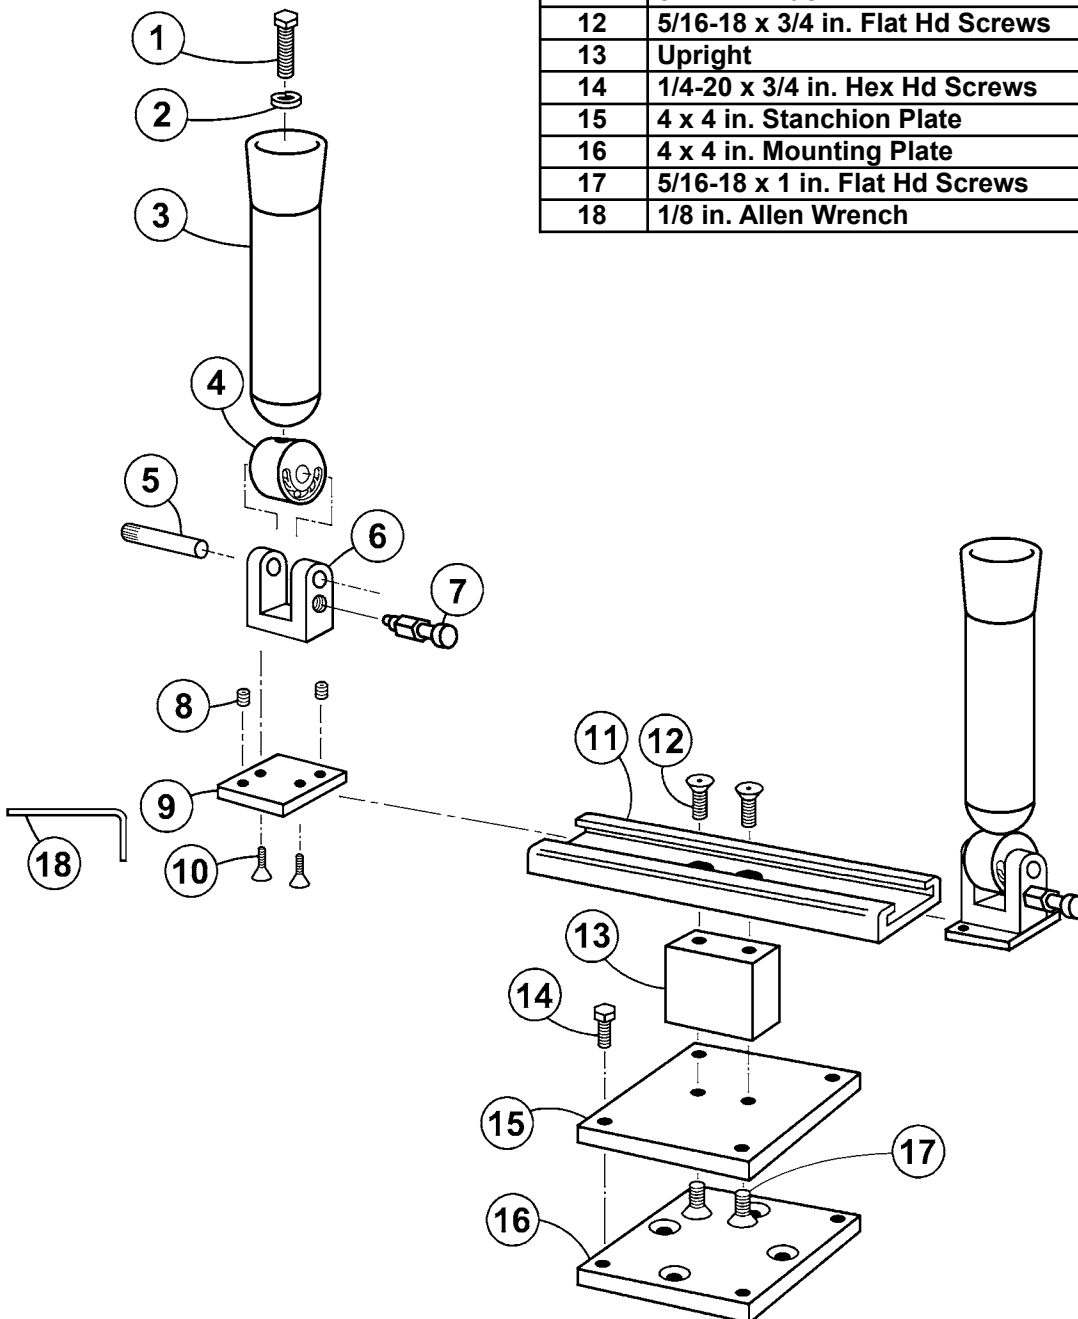

Dual Ratcheting Pedestal Mount Rod Holders

Parts List RH02380

Detail No.	Description	Qty.	Order By Part No.
1	1/2-20 x 2 in. HHCS Bolts	2	2351
2	1/2 in. Lock Washers	2	2241
3	Tube w/ Cap & Plugs	2	51221
4	Locating Barrel	2	55576
5	3/8 x 1-7/8 in. Pivot Pin	2	51702
6	Upright U-Bracket	2	51701
7	Latch Pin Assembly	2	51069
8	1/4-20 x 1/4 in. Set Screws	4	2261
9	Base Plate	2	60025
10	1/4-20 x 3/4 in. Fl Hd Cap Screws	4	2009
11	8-1/2 in. Track	1	54033
12	5/16-18 x 3/4 in. Flat Hd Screws	2	2371
13	Upright	1	55600
14	1/4-20 x 3/4 in. Hex Hd Screws	4	2017
15	4 x 4 in. Stanchion Plate	1	51229
16	4 x 4 in. Mounting Plate	1	MP5004
17	5/16-18 x 1 in. Flat Hd Screws	2	2003
18	1/8 in. Allen Wrench	1	2260