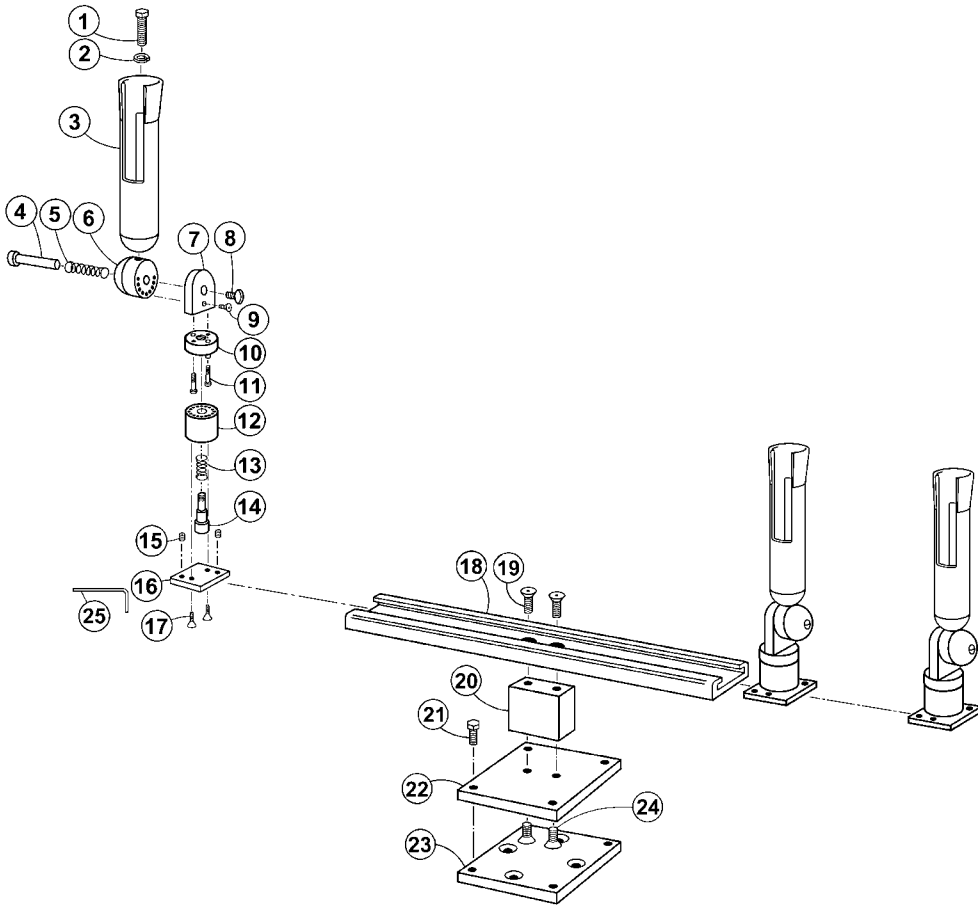

Triple Quik-Draw Pedestal Mount Rod Holders

Parts List RH03444

Detail No.	Description	Qty.	Order By Part No.
1	1/2-20 x 2 in. HHCS Bolts	3	2351
2	1/2 in. Lock Washers	3	2241
3	Tube w/ Cap & Plugs	3	50444
4	1/2 x 2-1/2 in. Pivot Pins	3	55555
5	Multi-Set Barrel Springs	3	2600
6	Multi-Set Barrel	3	55551
7	Multi-Set Igloos	3	55550
8	1/4-20 x 3/8 in. Slot Hd Screws	3	2158
9	1/4-20 x 3/4 in. Fl Hd Cap Screws	3	2009
10	Multi-Axis II Base Upper Half	3	60024
11	1/4-20 x 3/4 in. SS SHC Screws	6	2002
12	Multi-Axis II Base Lower Half	3	60023
13	Springs	3	2600
14	1/2 x 3/8-16 x 1 in. SS Shoulder Bolt	3	2147
15	1/4-20 x 1/4 in. Set Screws	6	2261
16	Multi-Axis Base Plate	3	60025
17	1/4-20 x 1 in. Flat Head Screws	6	2009
18	14-1/2 in. Track	1	54034
19	5/16-18 x 3/4 in. Flat Head Screws	2	2371
20	Upright	1	55600
21	1/4-20 x 3/4 in. Hex Head Screws	4	2017
22	4 x 4 in. Stanchion Plate	1	51229
23	4 x 4 in. 8 Hole Mounting Plate	1	MP5004
24	5/16-18 x 1 in. Flat Head Screws	2	2003
25	1/8 in. Allen Wrench	1	2260