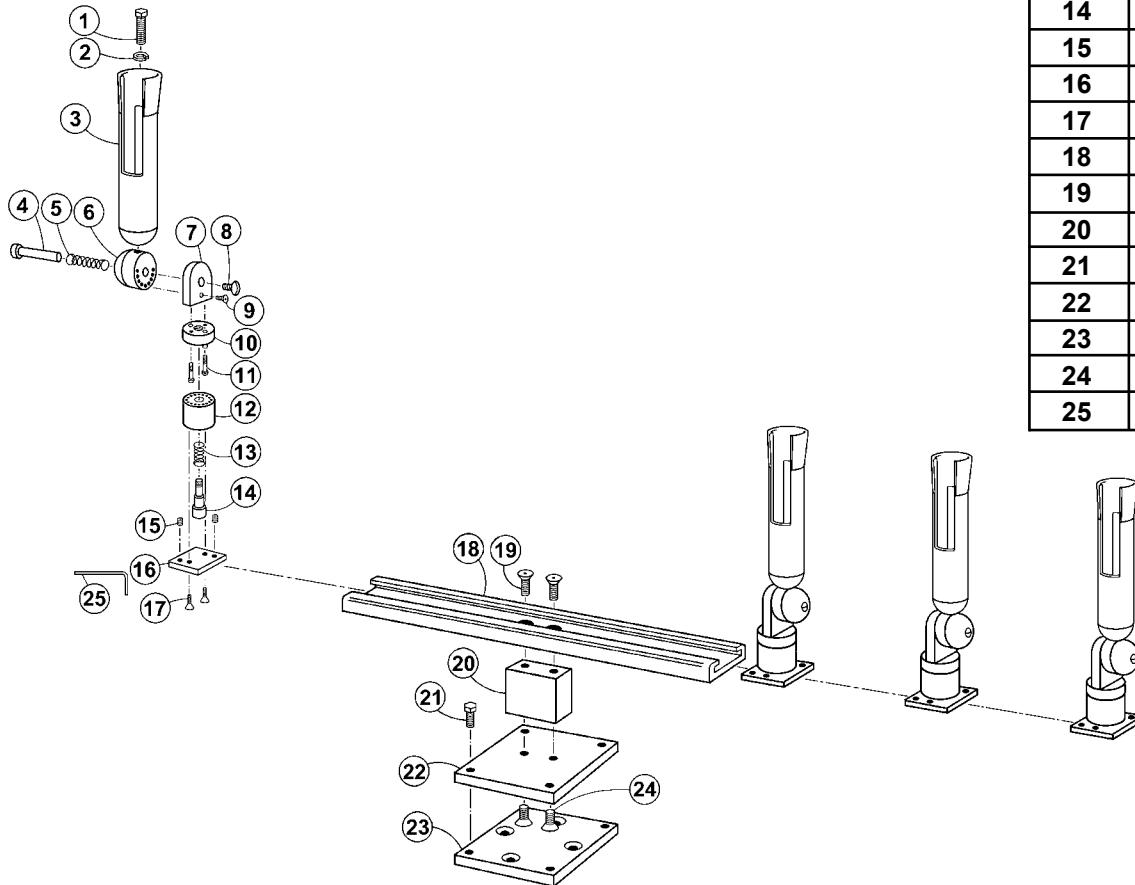

# Quad Quik-Draw Pedestal Mount Rod Holders

Parts List  
RH04444

Detail No.	Description	Qty.	Order By Part No.
1	1/2-20 x 2 in. HHCS Bolts	4	2351
2	1/2 in. Lock Washers	4	2241
3	Tube w/ Cap & Plugs	4	50444
4	1/2 x 2-1/2 in. Pivot Pins	4	55555
5	Multi-Set Barrel Springs	4	2600
6	Multi-Set Barrel	4	55551
7	Multi-Set Igloos	4	55550
8	1/4-20 x 3/8 in. Slot Hd Screws	4	2158
9	1/4-20 x 3/4 in. Fl Hd Cap Screws	4	2009
10	Multi-Axis II Base Upper Half	4	60024
11	1/4-20 x 3/4 in. SS SHC Screws	8	2002
12	Multi-Axis II Base Lower Half	4	60023
13	Springs	4	2600
14	1/2 x 3/8-16 x 1 in. SS Shoulder Bolt	4	2147
15	1/4-20 x 1/4 in. Set Screws	8	2261
16	Multi-Axis Base Plate	4	60025
17	1/4-20 x 1 in. Flat Head Screws	8	2009
18	20-1/2 in. Track	1	54035
19	5/16-18 x 3/4 in. Flat Head Screws	2	2371
20	Upright	1	55600
21	1/4-20 x 3/4 in. Hex Head Screws	4	2017
22	4 x 4 in. Stanchion Plate	1	51229
23	4 x 4 in. 8 Hole Mounting Plate	1	MP5004
24	5/16-18 x 1 in. Flat Head Screws	2	2003
25	1/8 in. Allen Wrench	1	2260