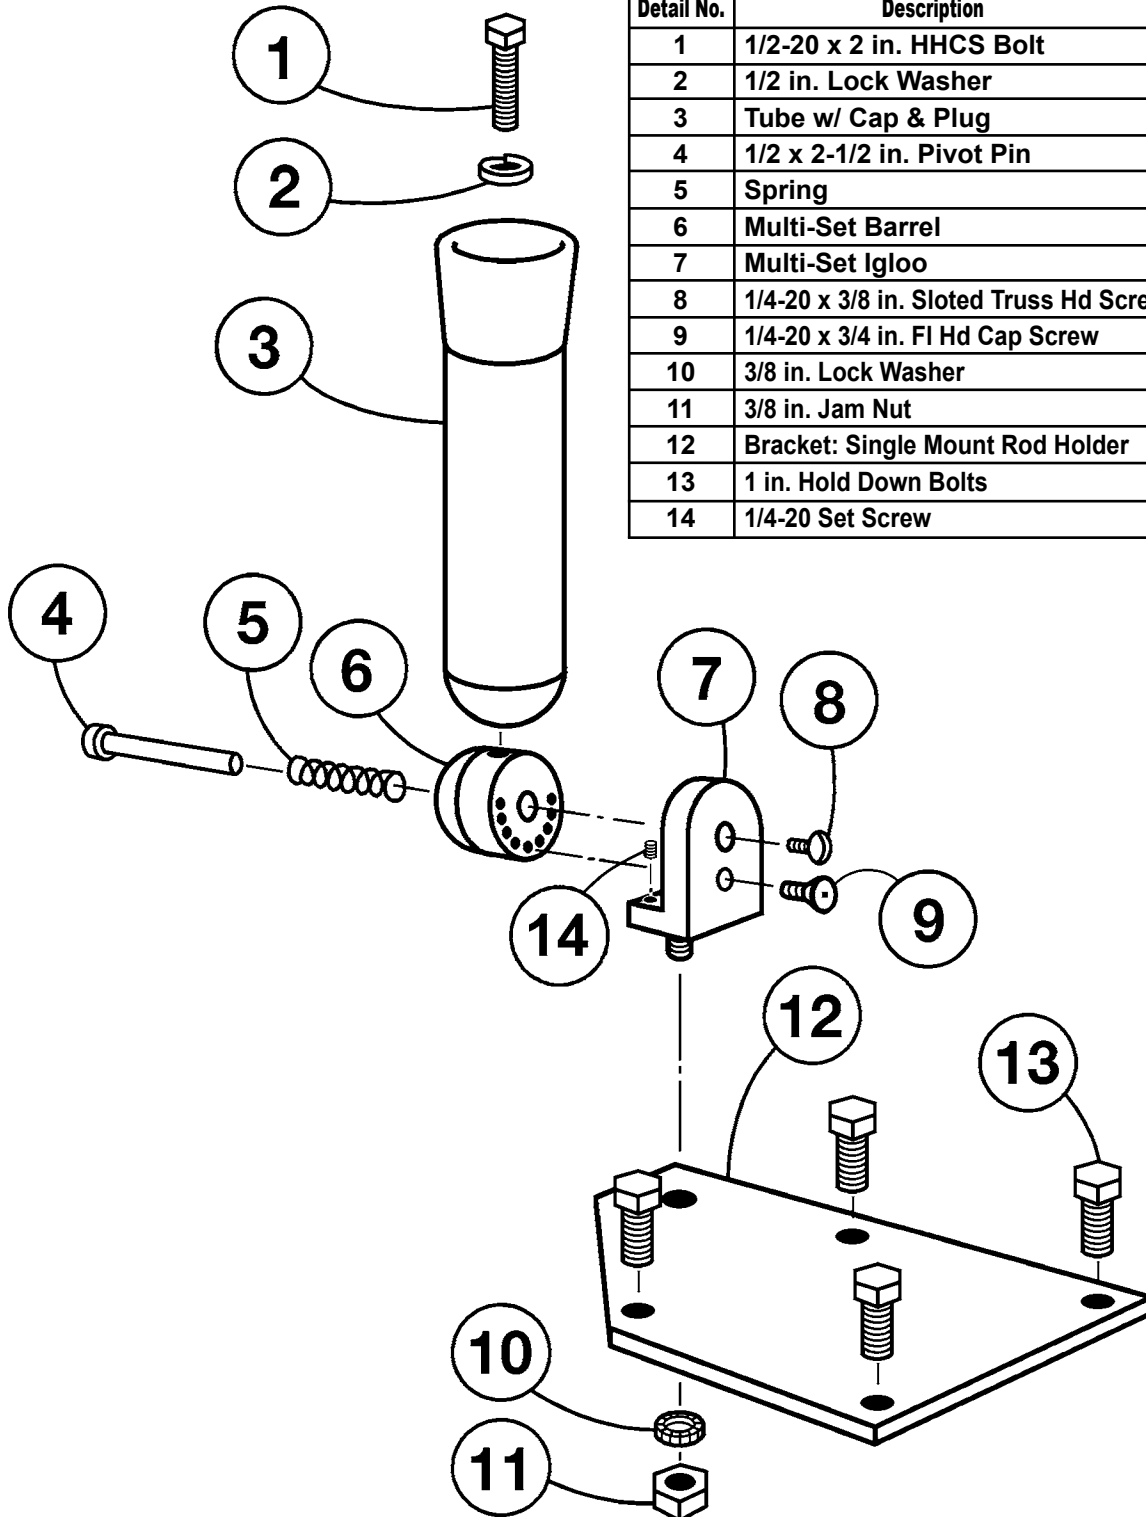

Single Multi-Set[®] Rod Holder For Downriggers

Parts List RH01432

Detail No.	Description	Qty.	Order By Part No.
1	1/2-20 x 2 in. HHCS Bolt	1	2351
2	1/2 in. Lock Washer	1	2241
3	Tube w/ Cap & Plug	1	51221
4	1/2 x 2-1/2 in. Pivot Pin	1	55555
5	Spring	1	2600
6	Multi-Set Barrel	1	55551
7	Multi-Set Igloo	1	55556
8	1/4-20 x 3/8 in. Slotted Truss Hd Screw	1	2158
9	1/4-20 x 3/4 in. FI Hd Cap Screw	1	2009
10	3/8 in. Lock Washer	1	2237
11	3/8 in. Jam Nut	1	2113
12	Bracket: Single Mount Rod Holder	1	52453
13	1 in. Hold Down Bolts	4	2012
14	1/4-20 Set Screw	1	2261