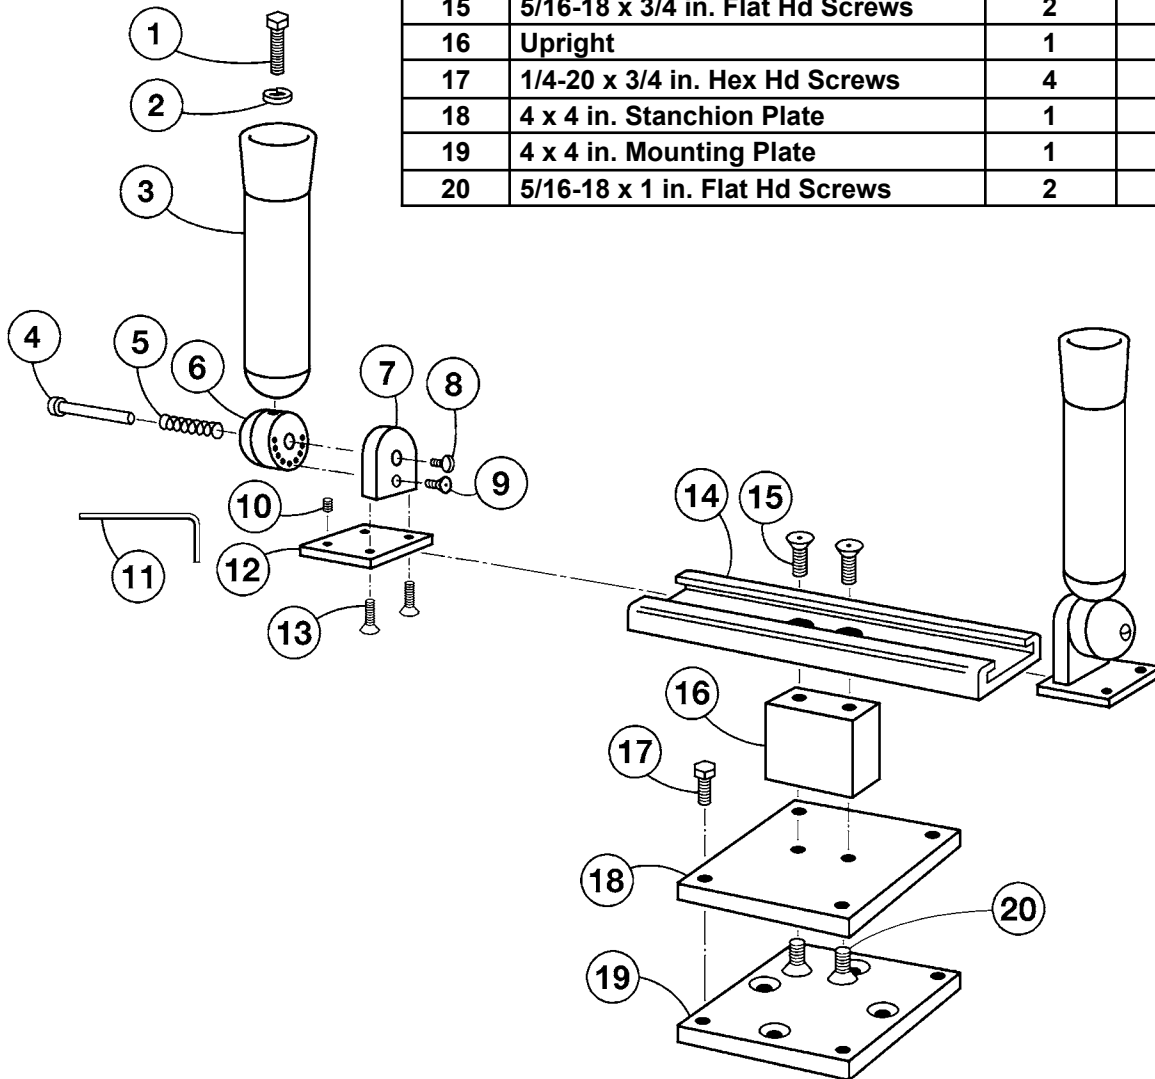

# Dual Multi-Set<sup>®</sup> Pedestal Mount Rod Holders

## Parts List RH02432

Detail No.	Description	Qty.	Order By Part No.
1	1/2-20 x 2 in. HHCS Bolts	2	2351
2	1/2 in. Lock Washers	2	2241
3	Tube w/ Cap & Plugs	2	51221
4	1/2 x 2-1/2 in. Pivot Pins	2	55555
5	Springs	2	2600
6	Multi-Set Barrels	2	55551
7	Multi-Set Igloos	2	55550
8	1/4-20 x 3/8 in. Slot Hd Screws	2	2158
9	1/4-20 x 3/4 in. FI Hd Cap Screws	2	2009
10	1/4-20 x 3/16 in. Allen Set Screws	4	2261
11	1/8 in. Allen Wrench	1	2260
12	2-1/2 x 2-1/2 in. Base Plates	2	55552
13	1/4-20 x 3/4 in. FI Hd Cap Screws	4	2009
14	8-1/2 in. Track	1	54033
15	5/16-18 x 3/4 in. Flat Hd Screws	2	2371
16	Upright	1	55600
17	1/4-20 x 3/4 in. Hex Hd Screws	4	2017
18	4 x 4 in. Stanchion Plate	1	51229A
19	4 x 4 in. Mounting Plate	1	MP5004
20	5/16-18 x 1 in. Flat Hd Screws	2	2003