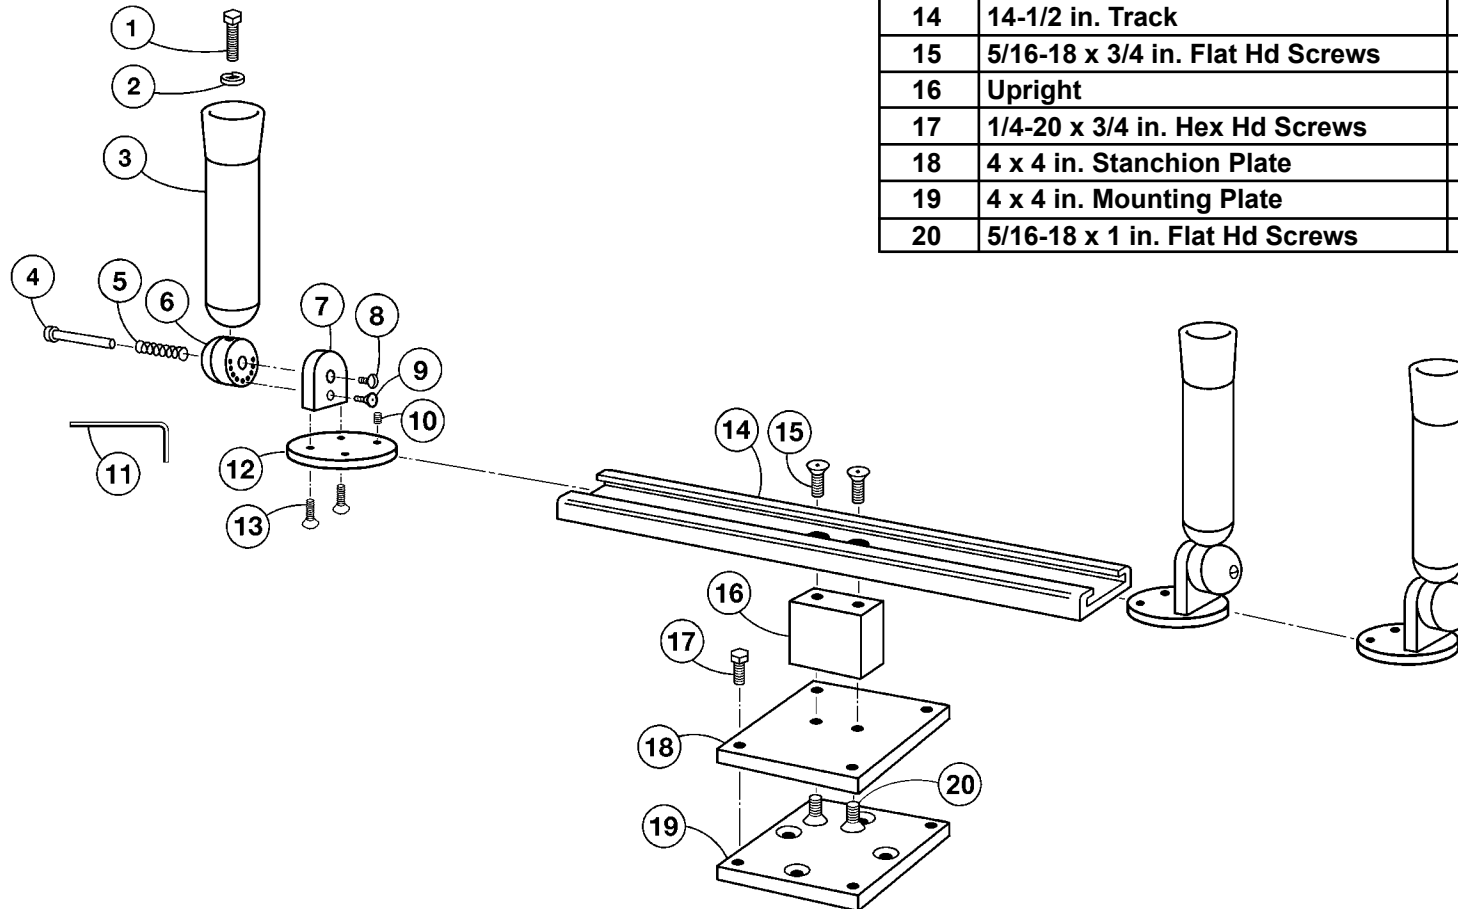

Triple Multi-Axis Pedestal Mount Rod Holders

Parts List
RH03360

Detail No.	Description	Qty.	Order By Part No.
1	1/2-20 x 2 in. HHCS Bolts	3	2351
2	1/2 in. Lock Washers	3	2241
3	Tube w/ Cap & Plugs	3	51221
4	1/2 x 2-1/2 in. Pivot Pins	3	55555
5	Springs	3	2600
6	Multi-Set Barrels	3	55551
7	Multi-Set Igloos	3	55550
8	1/4-20 x 3/8 in. Slot Hd Screws	3	2158
9	1/4-20 x 3/4 in. FI Hd Cap Screws	3	2009
10	1/4-20 x 3/16 in. Allen Set Screws	6	2261
11	1/8 in. Allen Wrench	1	2260
12	2-1/2 in. Dia. Base Plates	3	55554
13	1/4-20 x 3/4 in. FI Hd Cap Screws	6	2009
14	14-1/2 in. Track	1	54034
15	5/16-18 x 3/4 in. Flat Hd Screws	2	2371
16	Upright	1	55600
17	1/4-20 x 3/4 in. Hex Hd Screws	4	2017
18	4 x 4 in. Stanchion Plate	1	51229
19	4 x 4 in. Mounting Plate	1	MP5004
20	5/16-18 x 1 in. Flat Hd Screws	2	2003