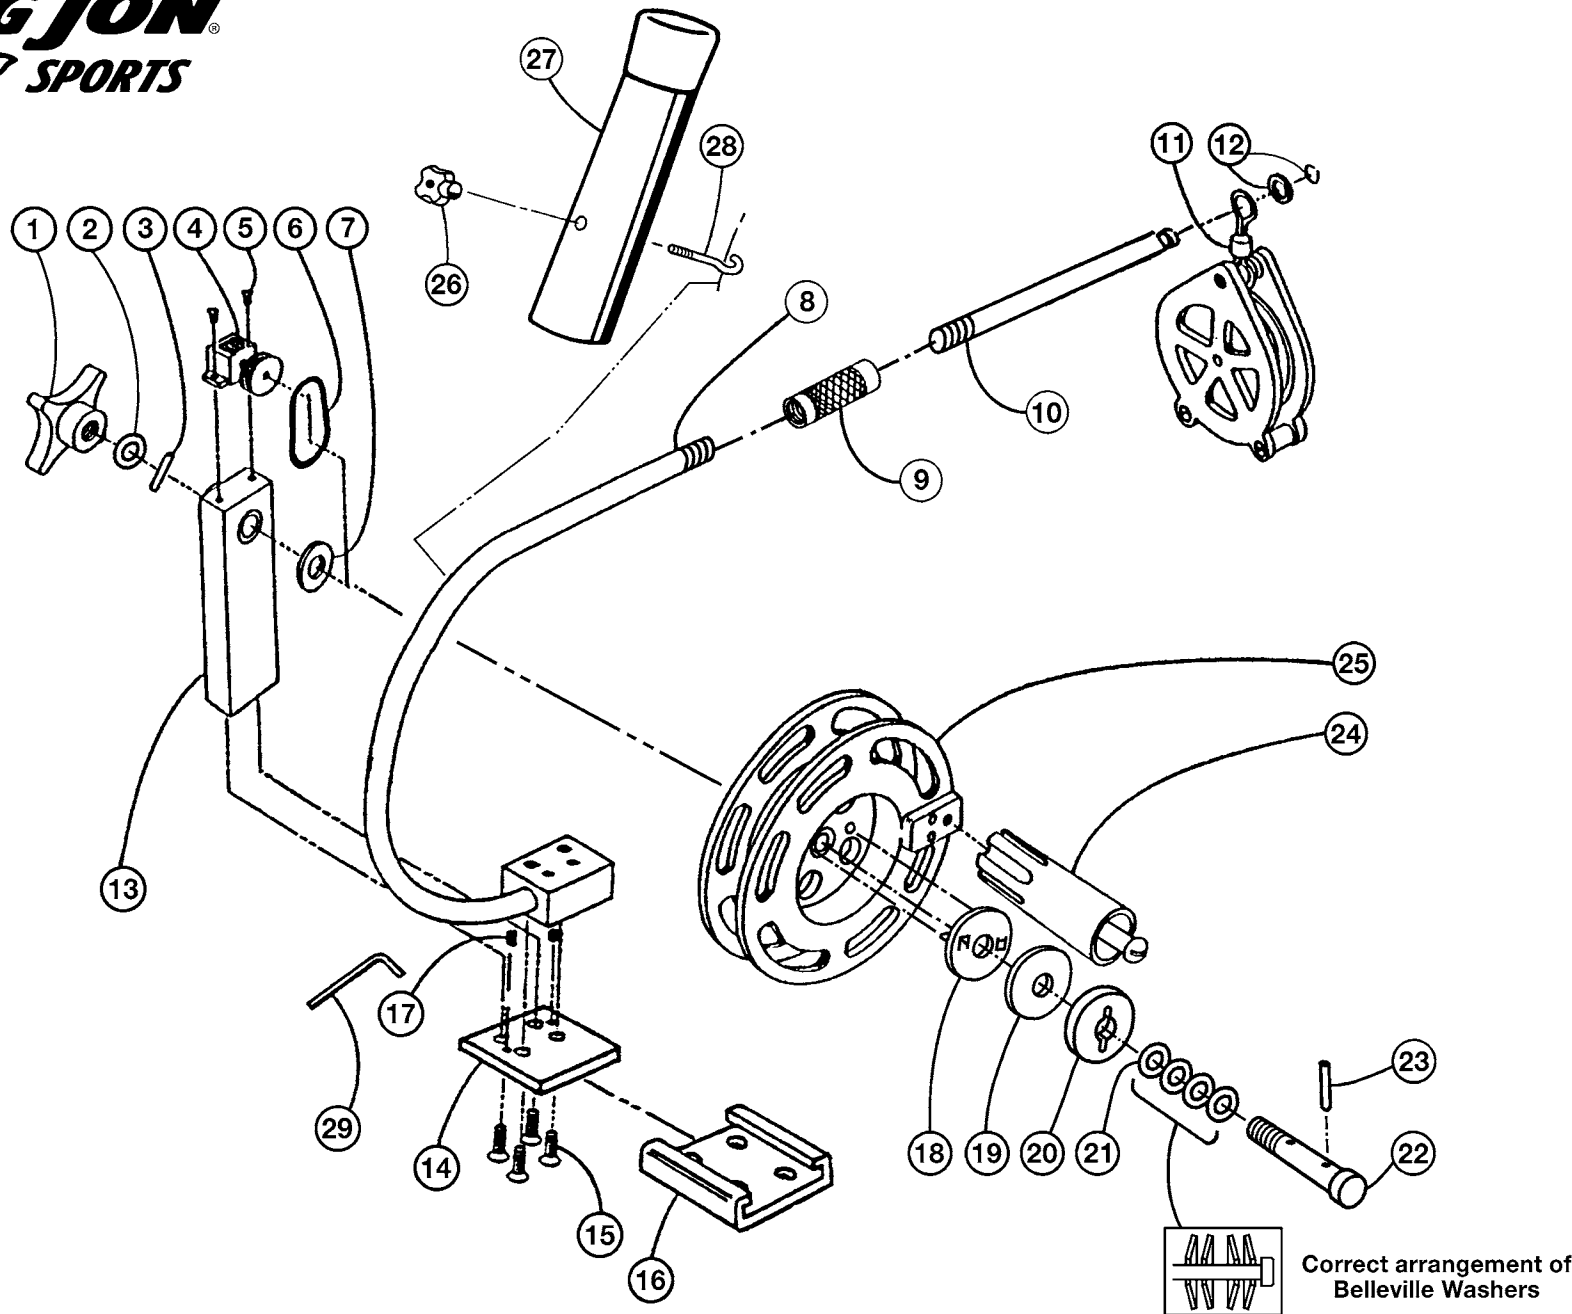

# Gadabout® Slim-Line Manual Downrigger

## Parts List MD00319

Detail No.	Description	Qty.	Order By	Part No.
1	Clutch Knob	1		KT51152
2	Belleville Washer	1		KT2231
3	1/8 x 1 in. Roll Pin	1		2175
4	RH Counter w/ Med. Wheel	1		FC600JD88
5	Counter Screws	2		2014
6	Counter Spring / Small	1		KT2284
7	1/2 in. I. D. Washer	1		2238
8	J-Rod & Block Assembly	1		MDJROD/ASM
9	Rod Collar	1		KT51044
10	10-1/2 in. End Rod	1		51123
11	5 Spoke Tip Assembly	1		KT3049
12	Aluminum Tip Retainer & Tip Retainer Ring	1		KT51043
13	318 Upright w/ Bushing	1		51299
14	Base Plate 319	1		55557
15	1/4-20 x 3/4 in. Flat Head Screws	4		2009
16	Mounting Channel 319	1		55558
17	Allen Set Screws	2		2261
18	Inner Clutch Disk	1		KT51098
19	Graphite Pad	1		KT2307
20	Outer Clutch Disk	1		KT51093
21	Belleville Washers	4		KT2231
22	Inner Shaft	1		51757
23	3/16 x 3/4 in. Dowel Pin	1		2165
24	Handle Assembly	1		KT51161
25	6 in. Reel	1		KT51174
26	Mounting Knob	1		51172
27	Rod Holder Tube & Cap	1		51045
28	Mounting Hook	1		2501
29	Allen Wrench	1		2260

\* KT3049 5 Spoke Tip Assembly includes: Alum. Tip Retainer & Retainer